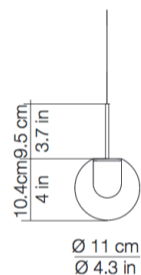

Product Name: Dew
Designer: Emmanuel Babled
Manufacturer: Kundalini
IP: 20
Light Source: LED 4W 3000K
Material: Glass / Aluminium
Finishes: Glass