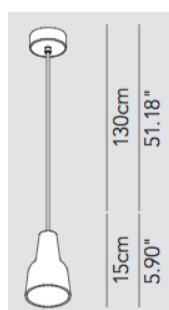

Product Name: Eva Mini
Designer: Hans Thyge Raunkjaer
Manufacturer: Modo
IP: 20
Light Source: GU10 20W max or Gu10 LED
Material: Ceramic or Terracotta
Finishes: White or Dark Brown