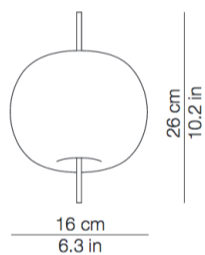

Product Name: Kushi 16
Designer: Alberto Saggia & Valerio Sommella
Manufacturer: Kundalini
IP: 20
Light Source: LED 1 x 5,5W, 2700K
Material: Metallic Body / Glass
Finishes: Black, Brass or Copper