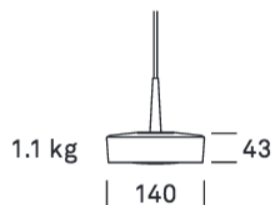

Product Name: Vertico  
 Designer: Ribag  
 Manufacturer: Ribag  
 IP: 20  
 Light Source: LED: CRI 85, 2700K, 3000K, 4000K  
 Material: Aluminium  
 Finishes: Anodised Natural, Anodised Black, Anodised Champagne, White Satin Matt, Polished Chrome