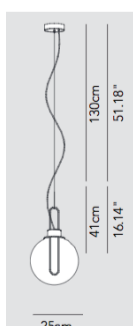

Product Name: Orb
Designer: Büro Famos
Manufacturer: Modo
IP: 20
Light Source: LED 7W 3000K
Material: PMMA / Metal
Finishes: White, Black, Chrome, Copper, Brass