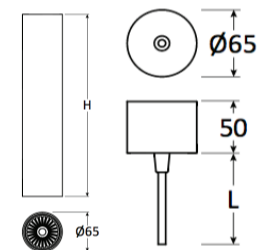

Product Name: Tubo
Designer: Novalux
Manufacturer: Novalux
IP: 20
Light Source: LED 1 x 7W GU10
Material: Aluminium
Finishes: White, Grey or Black