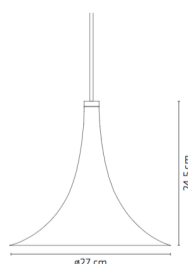

Product Name: Trion 27
Designer: Thomas Darø
Manufacturer: Darø
IP: 20
Light Source: LED 4W E27
Material: Aluminium
Finishes: Matt White, Matt Black or Brushed Copper