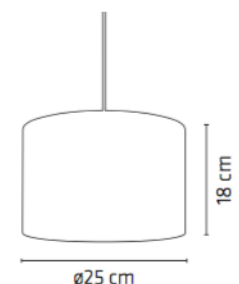

Product Name: Paso Universe
Designer: Thomas Darø
Manufacturer: Darø
IP: 20
Light Source: LED 9W E27
Material: Metal / Textile / Acrylic
Finishes: White, White or Grey Linen