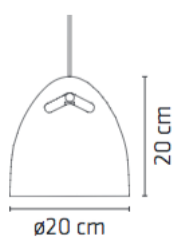

Product Name: Bell+20
Designer: Thomas Holst Madsen
Manufacturer: Darø
IP: 20
Light Source: LED 4W E27
Material: Aluminium
Finishes: Matt White, Matt Black or Brushed Copper